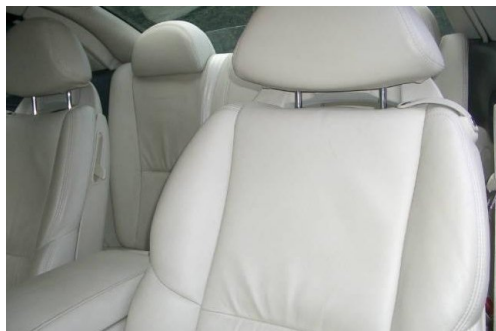

Lexus SC 430 4.3

Seller Info

Name: Auto Sourcing UK
First Name: Auto Sourcing
Last Name: UK
Phone: +44 (773) 898-1634
Country: United Kingdom
City: Swindon
Address: Auto Sourcing
ZIP code: AUTO

Listing details

Ref: RF103124

Title: Lexus SC 430 4.3

Condition: Used

Manufacture Year: 2002

Price: 6,495

Body: Coupe

Transmission: Automatic

Mileage: 100000 ft

Fuel: Petrol

Further Details: 2 Door Coupe, Midnight blue with cream leather